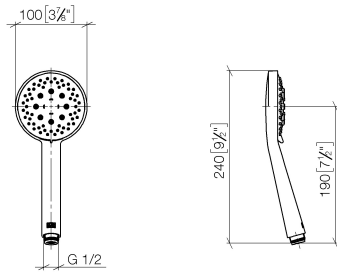

ST 050 203 2979

Fits: IMO, LISSÉ, META

- slide bar
- Pipe diameter 18 mm
- gauge 853 mm
- metal shower hose 1750mm with integrated anti-twist protection
- shower hose connector 3/8"
- Three or five settings: COMPACT RAIN, COMPACT SOFT FLOW, COMPACT AQUAPRESSURE FLOW, max. flow rate 6.8 l/min (at 3 bar)
- Function from: 6 l/min
- spray head Ø 100mm
- This product can help a building meet the requirements of Green Building Rating Systems, e.g. LEED®, BREEAM®, DGNB

## Shower set - Chrome

IMO

ST 050 203 2979

---

ST 050 203 2979

Fits: IMO, LULU, MEM, TARA, CL.1, LISSÉ,  
VAIA, META, CYO

- slide bar
- Pipe diameter 18 mm
- gauge 853 mm
- metal shower hose 1750mm with integrated anti-twist protection
- shower hose connector 3/8"

**LISSÉ Wall elbow - Chrome** 28 450 845-00

ST 050 203 2979

mm [inches]

Certificates

WRAS\_2009048. ACS\_20 ACC LY 738. IAPMO\_4976 (1).

Spare parts list

No.	Item Number	Name	Quantity used	Delivery time
1	05 17 20 726 02 90	fixing set	2	2
2	08 17 20 726 90	holder	2	2
3	09 31 11 049 90	pin	2	2
4	04 31 11 113 00 90	pin	2	2
5	08 17 97 054-00	holder	2	10
6	90 28 22 597 00-00	holder	1	10
7	12 580 970-00	Slide unit - Chrome	1	10
8	28 322 970-00	Metal shower hose 1/2" x 3/8" x 1750 mm - Chrome	1	2

## Shower set - Chrome

IMO

ST 050 203 2979

---

ST 050 203 2979

mm [inches]

Flow rate chart

Certificates