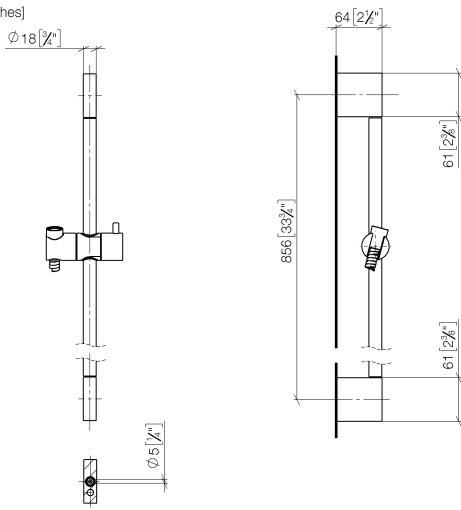

ST 050 203 2979

Fits: IMO, LISSÉ, META

- slide bar
- Pipe diameter 18 mm
- gauge 853 mm
- metal shower hose 1750mm with integrated anti-twist protection
- shower hose connector 3/8"
- Three or five settings: COMPACT RAIN, COMPACT SOFT FLOW, COMPACT AQUAPRESSURE FLOW, max. flow rate 6.8 l/min (at 3 bar)
- Function from: 6 l/min
- spray head Ø 100mm
- This product can help a building meet the requirements of Green Building Rating Systems, e.g. LEED®, BREEAM®, DGNB

## Shower set - Chrome

IMO

ST 050 203 2979

---

ST 050 203 2979

Fits: IMO, LULU, MEM, TARA, CL.1, LISSÉ,  
VAIA, META, CYO

- slide bar
- Pipe diameter 18 mm
- gauge 853 mm
- metal shower hose 1750mm with integrated anti-twist protection
- shower hose connector 3/8"

**Recommended miscellaneous**

**Concealed wall elbow -** 35 085 970 90  
 •max. recess depth 163 mm  
 •min. recess depth 90 mm

**Recommended miscellaneous**

**Wall elbow - Chrome** 28 450 980-00

**Recommended miscellaneous**

**LISSÉ Wall elbow - Chrome** 28 450 845-00

ST 050 203 2979

mm [inches]

Certificates

WRAS\_2009048. ACS\_20 ACC LY 738. IAPMO\_4976 (1).

Spare parts list

No.	Item Number	Name	Quantity used	Delivery time
1	05 17 20 726 02 90	fixing set	2	2
2	08 17 20 726 90	holder	2	2
3	09 31 11 049 90	pin	2	2
4	04 31 11 113 00 90	pin	2	2
5	08 17 97 054-00	holder	2	10
6	90 28 22 597 00-00	holder	1	10
7	12 580 970-00	Slide unit - Chrome	1	10
8	28 322 970-00	Metal shower hose 1/2" x 3/8" x 1750 mm - Chrome	1	2