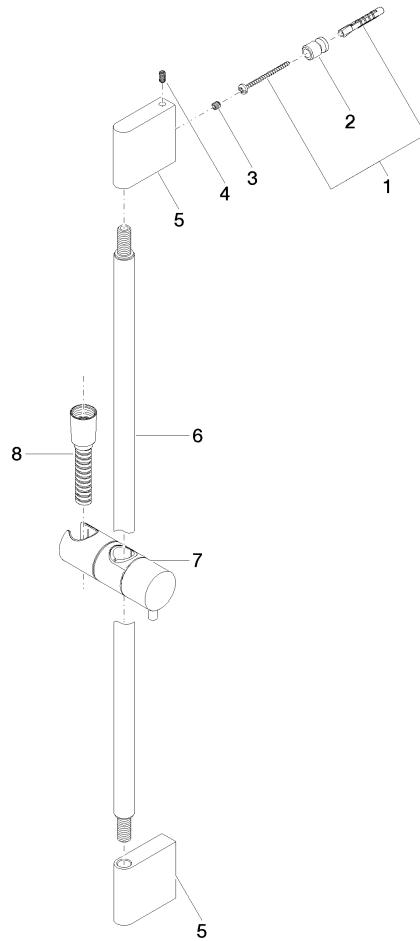

ST 050 203 2979

Fits: IMO, LISSÉ, META

- slide bar
- Pipe diameter 18 mm
- gauge 853 mm
- metal shower hose 1750mm with integrated anti-twist protection
- shower hose connector 3/8"
- Three or five settings: COMPACT RAIN, COMPACT SOFT FLOW, COMPACT AQUAPRESSURE FLOW, max. flow rate 6.8 l/min (at 3 bar)
- Function from: 6 l/min
- spray head Ø 100mm
- This product can help a building meet the requirements of Green Building Rating Systems, e.g. LEED®, BREEAM®, DGNB

## Shower set - Chrome

IMO

ST 050 203 2979

---

ST 050 203 2979

Fits: IMO, LULU, MEM, TARA, CL.1, LISSÉ,  
VAIA, META, CYO

- slide bar
- Pipe diameter 18 mm
- gauge 853 mm
- metal shower hose 1750mm with integrated anti-twist protection
- shower hose connector 3/8"

**Recommended miscellaneous**

**Concealed wall elbow -** 35 085 970 90  
 •max. recess depth 163 mm  
 •min. recess depth 90 mm

**Recommended miscellaneous**

**Wall elbow - Chrome** 28 450 980-00

**Recommended miscellaneous**

**LISSÉ Wall elbow - Chrome** 28 450 845-00

ST 050 203 2979

mm [inches]

Certificates

WRAS\_2009048. ACS\_20 ACC LY 738. IAPMO\_4976 (1).

Spare parts list

No.	Item Number	Name	Quantity used	Delivery time
1	05 17 20 726 02 90	fixing set	2	2
2	08 17 20 726 90	holder	2	2
3	09 31 11 049 90	pin	2	2
4	04 31 11 113 00 90	pin	2	2
5	08 17 97 054-00	holder	2	10
6	90 28 22 597 00-00	holder	1	10
7	12 580 970-00	Slide unit - Chrome	1	10
8	28 322 970-00	Metal shower hose 1/2" x 3/8" x 1750 mm - Chrome	1	2